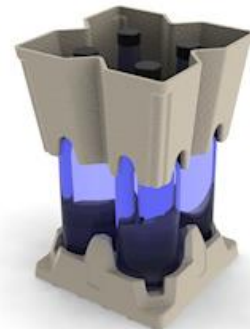

Set Top Box

Tooling: *recent techniques reduce tooling costs by 50%*

Space Savings: *nestability reduces storage costs*

Home Fixtures

Standup 4-Pack Bottle Shipper

Cost Savings: *less expensive than EPS*

Price Stability: *long term price guarantee*